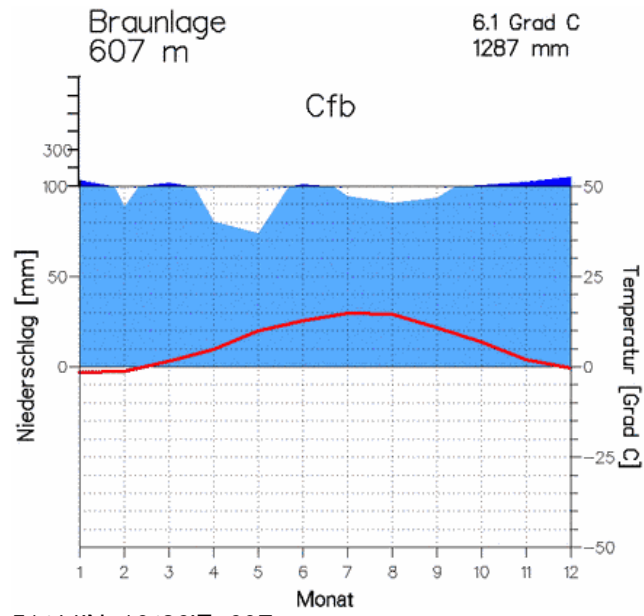

Brunnen-Lebermoos

Marchantia aquatica
(Nees) Burgeff.